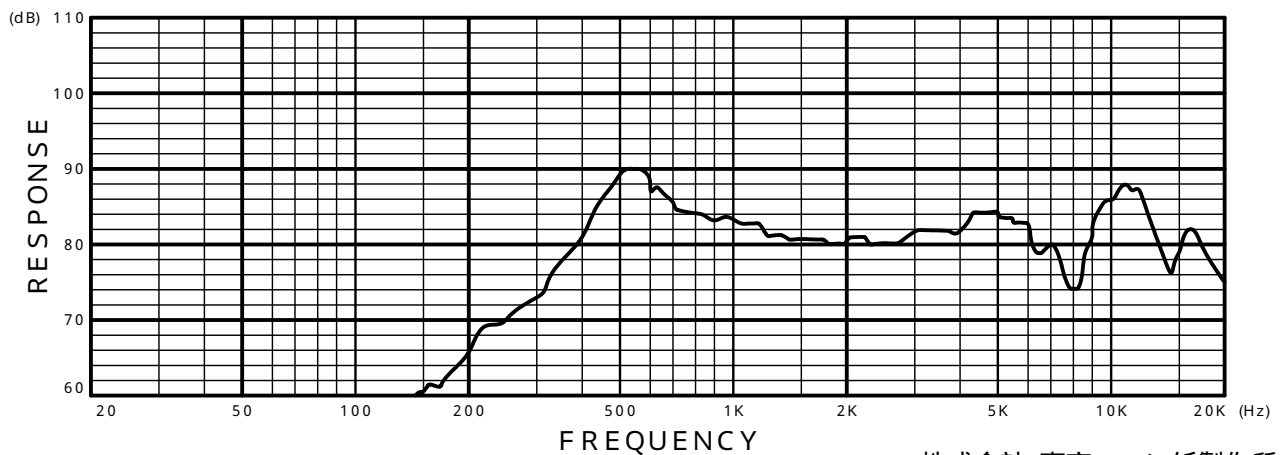

45mm スピーカ
1.8inch Speaker

Model No.

F45C08C-1

26 June 2003

ゼネラルタイプ

General Type

Specifications

Nominal Impedance	-----	8
Nominal Power	-----	0.5W
Maximum Power	-----	0.8W
Resonance Frequency	-----	500Hz
Effective Frequency Range	-----	F _o ~ 15,000Hz
Sound Pressure Level	-----	82dB W/m
Magnet Size	-----	32 × 18 × t6mm
Magnet Weight	-----	16.5g(0.58oz.)
Net Weight	-----	53g(1.87oz.)