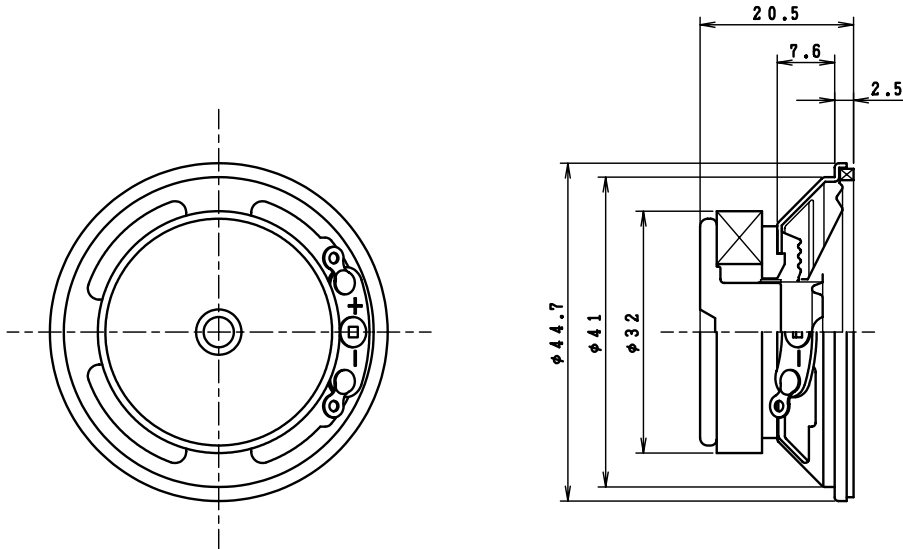

45mm スピーカ
1.8inch Speaker

Model No.

F45C08C-1

26 June 2003

ゼネラルタイプ

General Type

Specifications

Nominal Impedance	-----	8
Nominal Power	-----	0.5W
Maximum Power	-----	0.8W
Resonance Frequency	-----	500Hz
Effective Frequency Range	-----	F _o ~ 15,000Hz
Sound Pressure Level	-----	82dB W/m
Magnet Size	-----	32 × 18 × t6mm
Magnet Weight	-----	16.5g(0.58oz.)
Net Weight	-----	53g(1.87oz.)