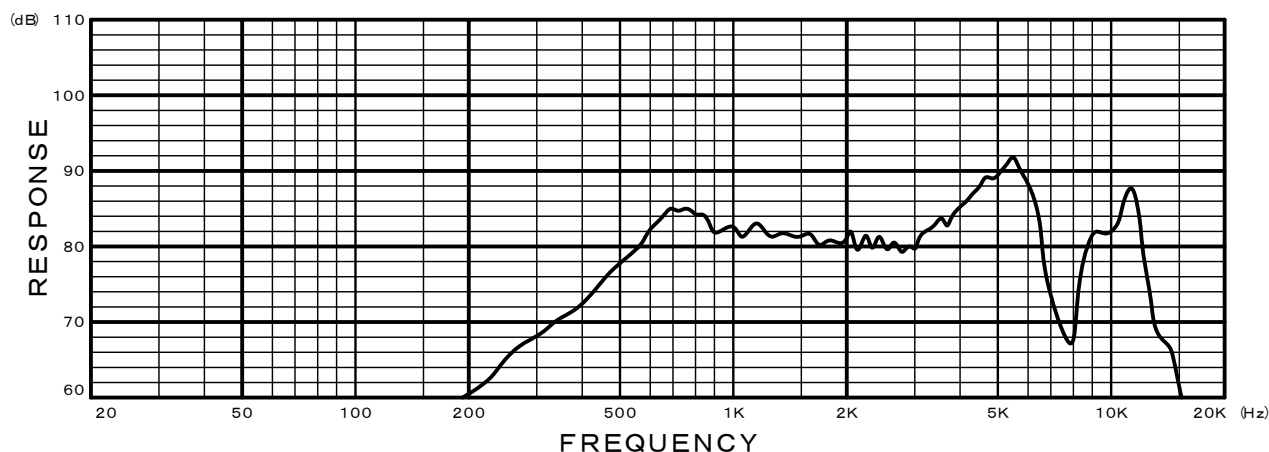

36mm スピーカ  
17/16inch Speaker

Model No.

S36G27-1

23 May 2012

- マイクロスピーカ
- PETダイヤフラム
- 防水仕様

- Micro Speaker
- PET Diaphragm
- Waterproof

■ Specifications ■

Nominal Impedance	-----	8 Ω
Nominal Power	-----	1.0W
Maximum Power	-----	1.5W
Resonance Frequency	-----	630Hz
Effective Frequency Range	-----	F <sub>0</sub> ~ 6,000Hz
Sound Pressure Level	-----	82 dB W/m
Magnet Size	-----	φ 12.5 × t 1.5mm
Magnet Weight	-----	1.4 g (0.05 o.z.)
Net Weight	-----	9.0 g (0.32 o.z.)