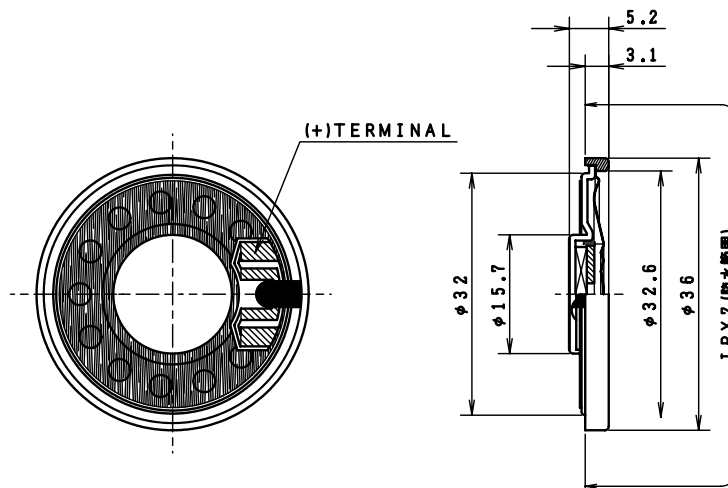

36mm スピーカ  
17/16inch Speaker

Model No.

S36G27-1

23 May 2012

- マイクロスピーカ
- PETダイヤフラム
- 防水仕様

- Micro Speaker
- PET Diaphragm
- Waterproof

■ Specifications ■

Nominal Impedance	-----	8 Ω
Nominal Power	-----	1.0W
Maximum Power	-----	1.5W
Resonance Frequency	-----	630Hz
Effective Frequency Range	-----	F <sub>0</sub> ~ 6,000Hz
Sound Pressure Level	-----	82 dB W/m
Magnet Size	-----	φ 12.5 × t 1.5mm
Magnet Weight	-----	1.4 g (0.05 o.z.)
Net Weight	-----	9.0 g (0.32 o.z.)