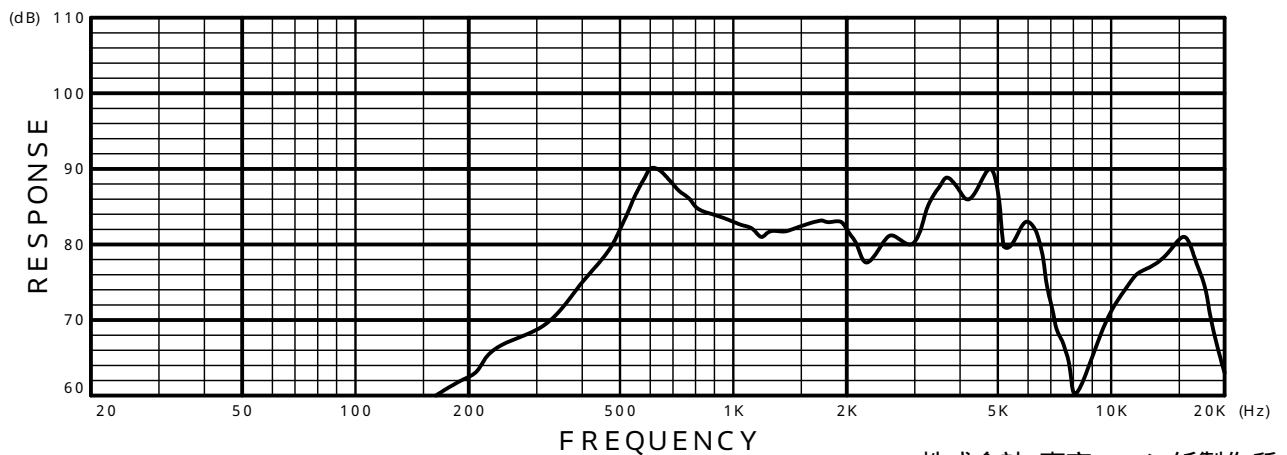

38mm スピーカ
1.5inch Speaker

Model No.

T38C02-4

26 June 2003

ゼネラルタイプ

General Type

Specifications

Nominal Impedance	-----	8
Nominal Power	-----	0.2W
Maximum Power	-----	0.4W
Resonance Frequency	-----	600Hz
Effective Frequency Range	-----	F _o ~ 5,000Hz
Sound Pressure Level	-----	83dB W/m
Magnet Size	-----	13 × t 10mm
Magnet Weight	-----	9.66g (0.34oz.)
Net Weight	-----	22g (0.78oz.)