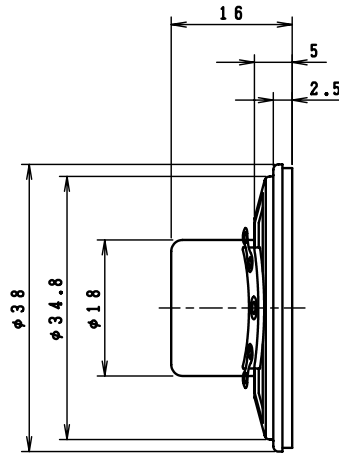

38mm スピーカ
1.5inch Speaker

Model No.

T38C02-4

26 June 2003

ゼネラルタイプ

General Type

Specifications

Nominal Impedance	-----	8
Nominal Power	-----	0.2W
Maximum Power	-----	0.4W
Resonance Frequency	-----	600Hz
Effective Frequency Range	-----	F _o ~ 5,000Hz
Sound Pressure Level	-----	83dB W/m
Magnet Size	-----	13 × t 10mm
Magnet Weight	-----	9.66g (0.34oz.)
Net Weight	-----	22g (0.78oz.)